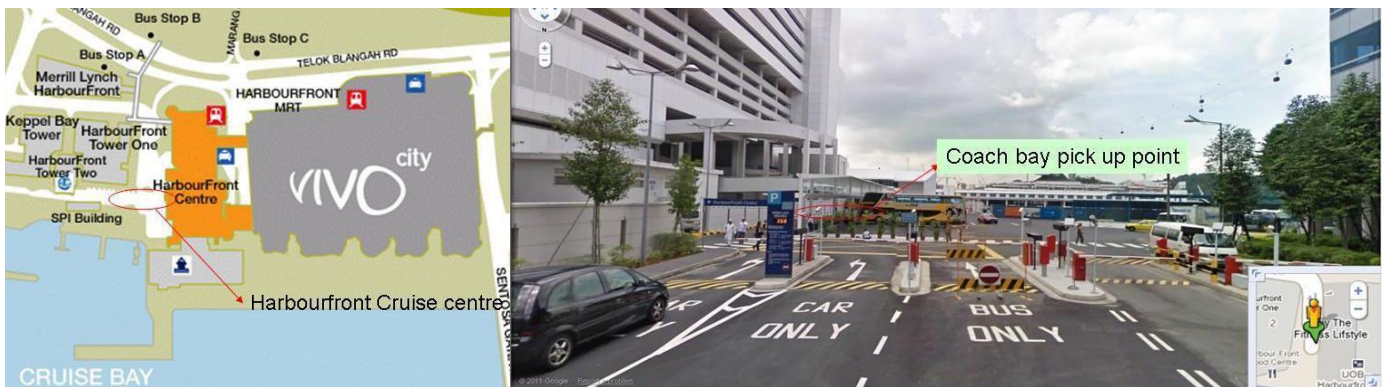

SMETID 2018 - Shuttle Bus Schedule

(For Delegates attending SMETID 2018 -15 May)

Updated as of 26 Feb

Bus No.	Departure	Arrival	Departure from	Arrival at
Bus #1	0845hrs	0855hrs	Harbourfront Cruise Centre Bus Bay	RWCC Basement 1, Bus Coach Bay
Bus #2	0900hrs	0910hrs		
Bus #1	0915hrs	0925hrs		
Bus #2	0930hrs	0940hrs		
Bus #1	0945hrs	0955hrs		
Bus #2	1000hrs	1010hrs		
Bus #1	1015hrs	1025hrs		
Bus #2	1030hrs	1040hrs		
Bus #1	1045hrs	1055hrs		
Bus #2	1100hrs	1110hrs		
Bus #1	1115hrs	1125hrs		
Bus #2	1130hrs	1150hrs		

Pick up Point

- Delegates can look out for the bus marshal with the Conference signage

Drop off Point

- Delegates will be dropped off at Resorts World Sentosa Convention Centre, Basement 1, Bus Coach Bay
- Walk to Resorts World Convention Centre, take the escalator or lift down to Basement 2, East Foyer for Registration